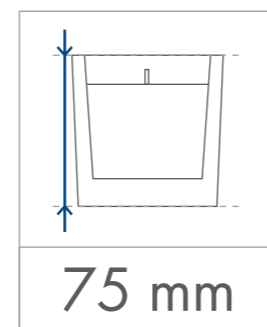

Sensitive

SCALE
1:1

Standard
printing
area

Transfer print,
Sensitive Touch (sandblasting)
one / two-sided

60 x 50 mm

60 x 50 mm

Transfer print wallpaper
240 x 40 mm

dimensions
of the candle