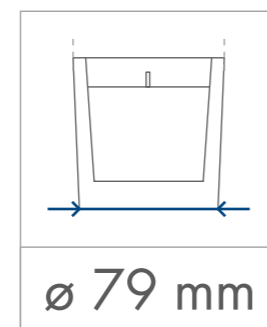

Sensitive

SCALE
1:1

Standard
printing
area

Transfer print,
Sensitive Touch (sandblasting)
one / two-sided

60 x 50 mm

60 x 50 mm

Transfer print wallpaper
240 x 40 mm

dimensions
of the candle