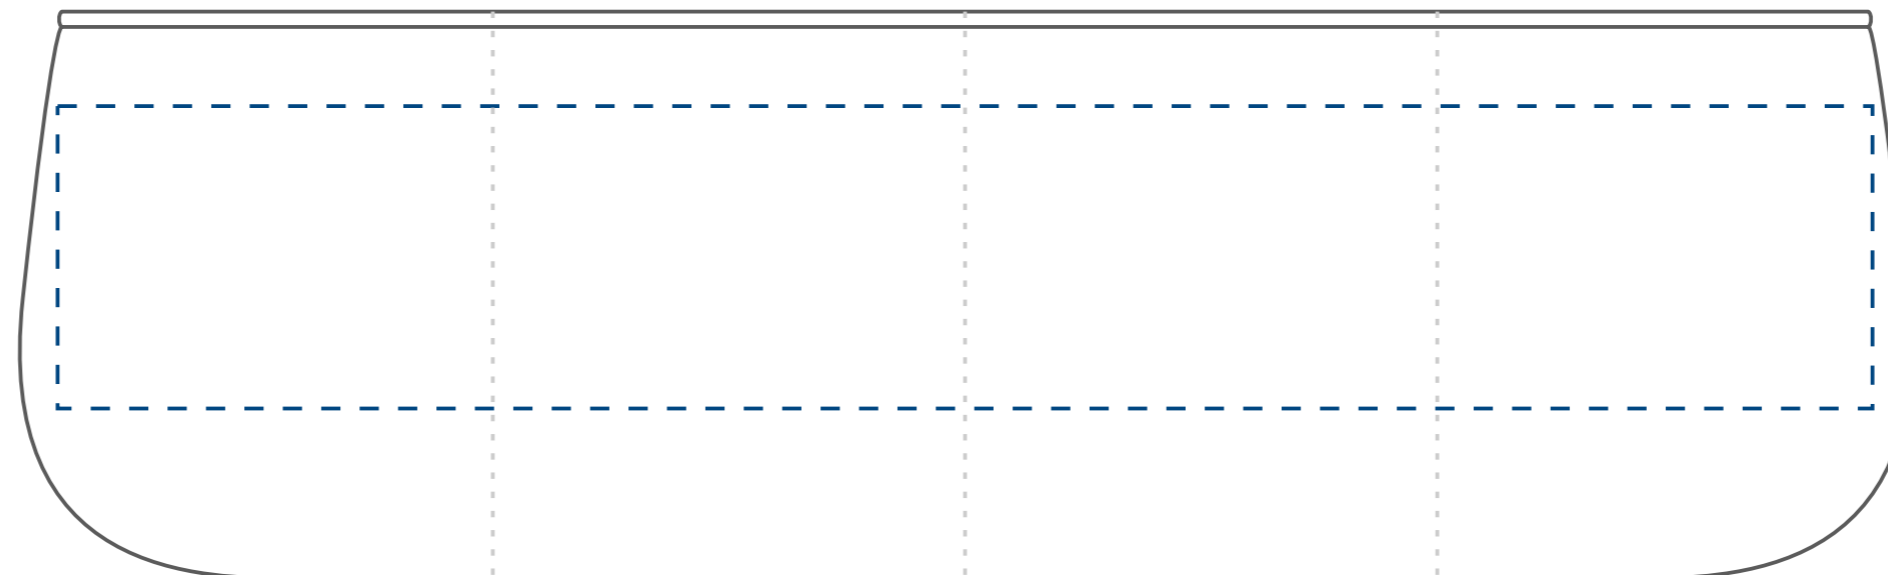

Sensitive

SCALE
1:1

Standard
printing
area

Transfer print,
Sensitive Touch (sandblasting)
one / two-sided

60 x 50 mm

60 x 50 mm

Transfer print wallpaper
240 x 40 mm

dimensions
of the candle

minimum
burning time

paraffin

soy
wax