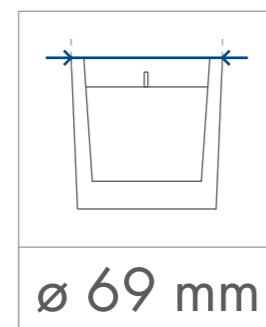

Sensitive

SCALE
1:1

Standard
printing
area

Transfer print,
Sensitive Touch (sandblasting)
one / two-sided

60 x 50 mm

60 x 50 mm

Transfer print wallpaper
240 x 40 mm

dimensions
of the candle