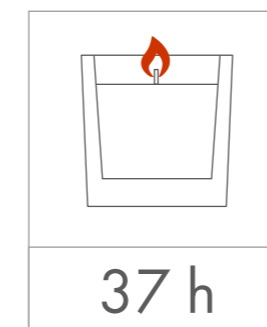

minimum
burning time