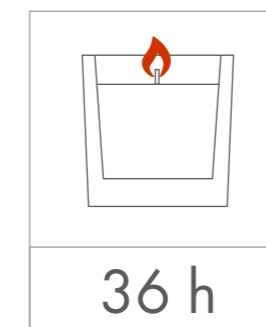

minimum
burning time